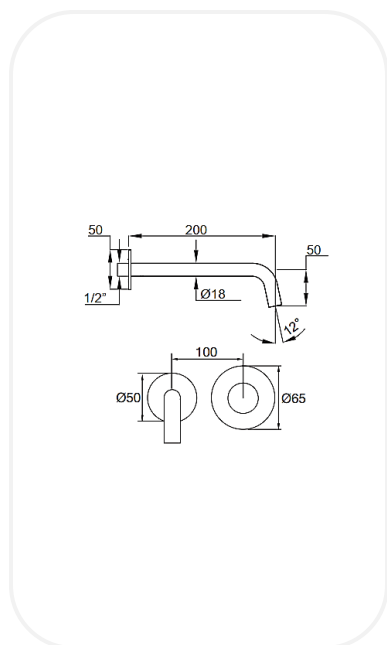

SPECIFICATIONS

Series	Eleganza
Finish	Chrome
Material	Brass
Flow Rate	6 l/min
Mounting Type	Concealed
Spout Length	200 mm

WARRANTY: 5 years

PARTS DESCRIPTION

Concealed wash-basin mixer	AM00073
Spout	Included