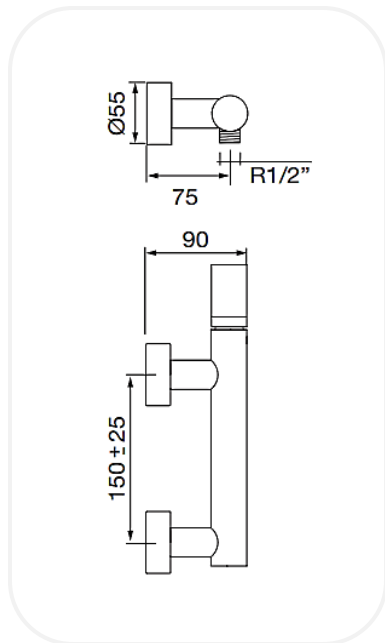

#### SPECIFICATIONS

<b>Series</b>	Eleganza
<b>Finish</b>	Chrome
<b>Material</b>	Brass
<b>Flow Rate</b>	8 l/min
<b>Mounting Type</b>	Wall Mounted