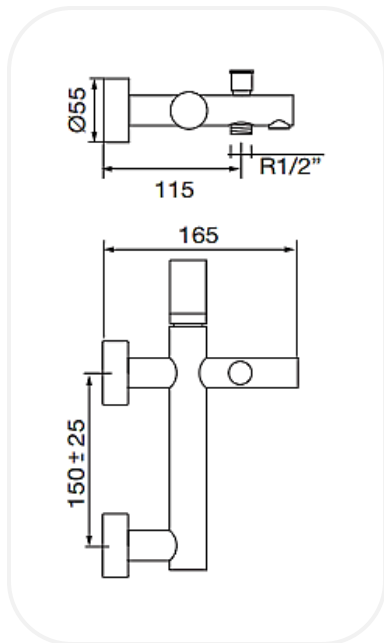

WARRANTY: 5 years

SPECIFICATIONS

Series	Eleganza
Finish	Chrome
Material	Brass
Flow Rate	8 l/min
Mounting Type	Wall Mounted
Spout Length	165 mm

PARTS DESCRIPTION

Bath/shower mixer	AM00076
Spout	Included
Flexible Connection Hose	Included
Hand shower	Included