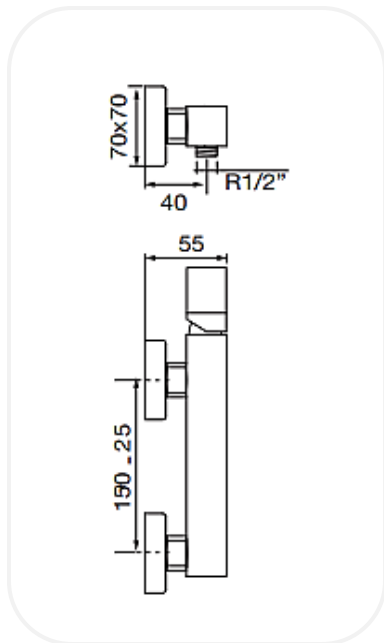

SPECIFICATIONS

Series	Eleganza
Finish	Chrome
Material	Brass
Flow Rate	8 l/min
Mounting Type	Wall Mounted

WARRANTY: 5 years

PARTS DESCRIPTION

Shower mixer	AM00077
Hand shower	Included
Flexible Connection Hose	Included