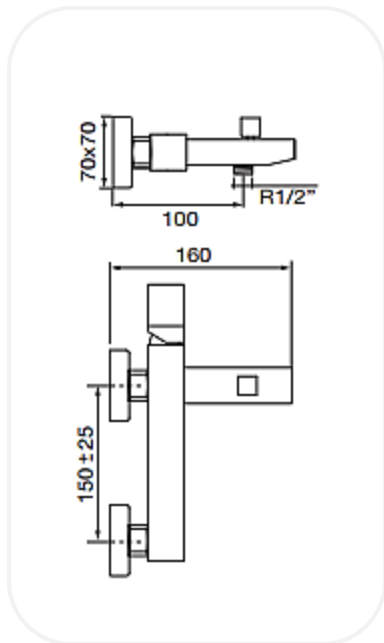

WARRANTY: 5 years

SPECIFICATIONS

Series	Eleganza
Finish	Chrome
Material	Brass
Flow Rate	8 l/min
Mounting Type	Wall Mounted
Spout Length	160 mm

PARTS DESCRIPTION

Bath/shower mixer	AM00078
Spout	Included
Flexible Connection Hose	Included
Hand shower	Included