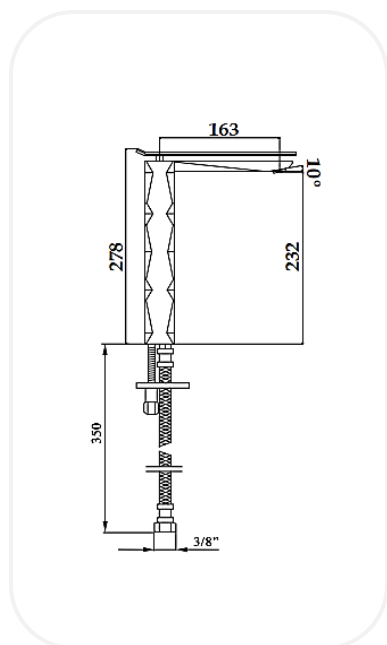

WARRANTY: 5 years

SPECIFICATIONS

Series	Geo
Finish	Chrome
Material	Brass
Flow Rate	6 l/min
Mounting Type	Deck Mounted
Height	232 mm

PARTS DESCRIPTION

Tall Wash Basin Mixer	AM00079
Flexible Connection Hose	Included

OPTIONAL/RECOMMENDED PRODUCTS

Pop-up waste	Optional
Click Clack Waste	Optional