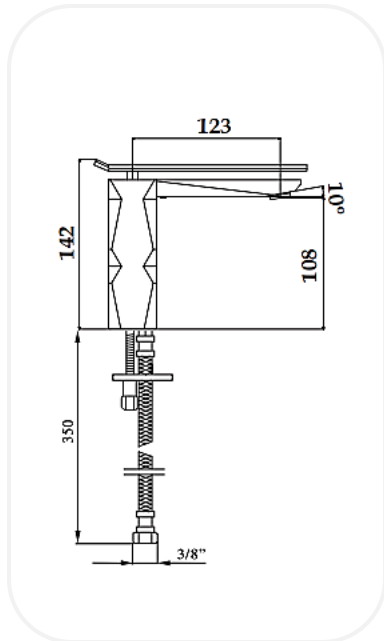

WARRANTY: 5 years

SPECIFICATIONS

Series	Geo
Finish	Chrome
Material	Brass
Flow Rate	6 l/min
Mounting Type	Deck Mounted
Height	108 mm

PARTS DESCRIPTION

Wash-basin mixer	AM00080
Flexible Connection Hose	Included

OPTIONAL/RECOMMENDED PRODUCTS

Pop-up waste	Optional
Click Clack Waste	Optional