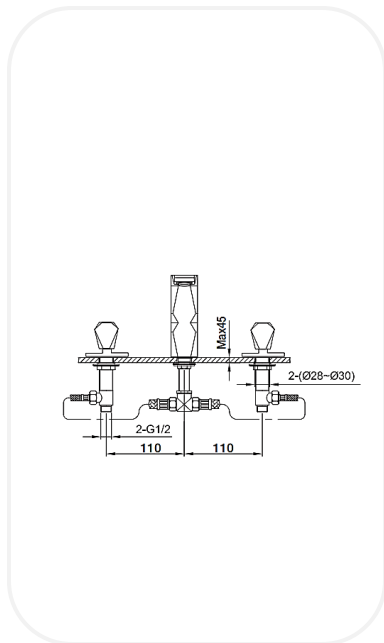

Luxury Mixers

WARRANTY: 5 years

AM00082

Wash Basin Mixer

FEATURES

- Luxurious and opulent design
- 3-Holes wash basin mixer
- Original cartridge for smooth control
- High corrosion resistance plating

SPECIFICATIONS

Series	Geo
Finish	Chrome
Material	Brass
Flow Rate	6 l/min
Mounting Type	Deck Mounted

PARTS DESCRIPTION

Wash basin mixer	AM00082
Spout	Included
Flexible Connection Hose	Included

OPTIONAL/RECOMMENDED PRODUCTS

Pop-up waste	Optional
Click Clack Waste	Optional