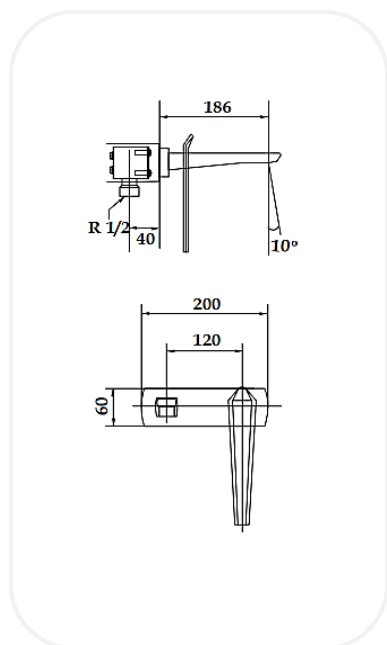

SPECIFICATIONS

Series	Geo
Finish	Chrome
Material	Brass
Flow Rate	6 l/min
Mounting Type	Concealed
Spout Length	186 mm

WARRANTY: 5 years

PARTS DESCRIPTION

Concealed Wash Basin mixer	AM00083
Spout	Included

OPTIONAL/RECOMMENDED PRODUCTS