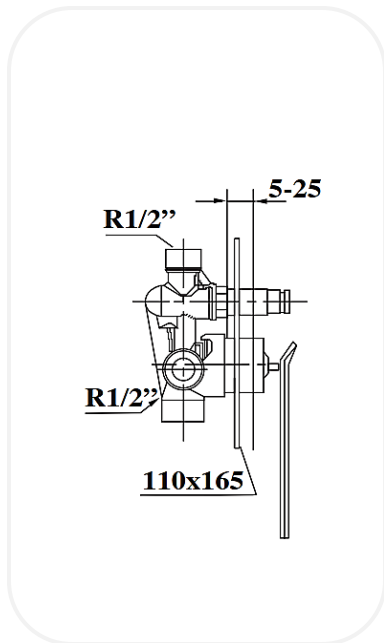

Luxury Mixers

AM00084

Shower Mixer (Concealed)

FEATURES

- Luxurious and opulent design
- Built-in single-lever shower mixer Concealed with diverter
- Original cartridge for smooth control
- High corrosion resistance plating

SPECIFICATIONS

Series	Geo
Finish	Chrome
Material	Brass
Flow Rate	8 l/min
Mounting Type	Concealed
Plate Size	110*165 mm

WARRANTY: 5 years

PARTS DESCRIPTION

Shower Mixer (Concealed)	AM00084
---------------------------	---------