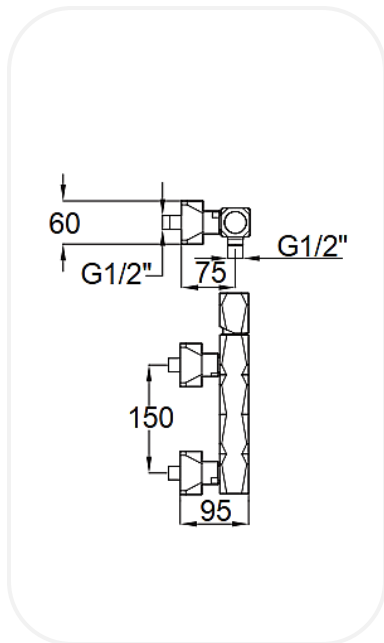

#### SPECIFICATIONS

<b>Series</b>	Geo
<b>Finish</b>	Chrome
<b>Material</b>	Brass
<b>Flow Rate</b>	8 l/min
<b>Mounting Type</b>	Wall Mounted