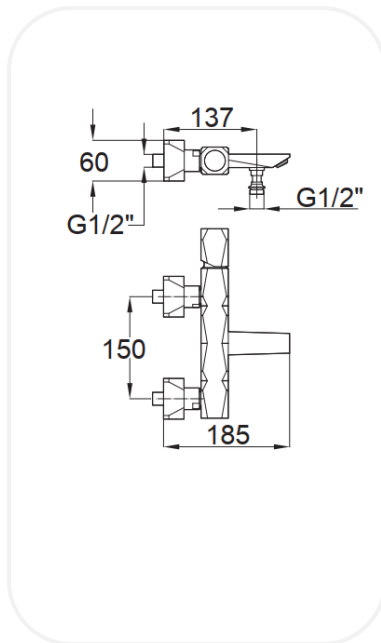

SPECIFICATIONS

Series	Geo
Finish	Chrome
Material	Brass
Flow Rate	8 l/min
Mounting Type	Wall Mounted
Length	185 mm

WARRANTY: 5 years

PARTS DESCRIPTION

Bath/shower mixer	AM00086
Spout	Included
Flexible Connection Hose	Included
Hand shower	Included