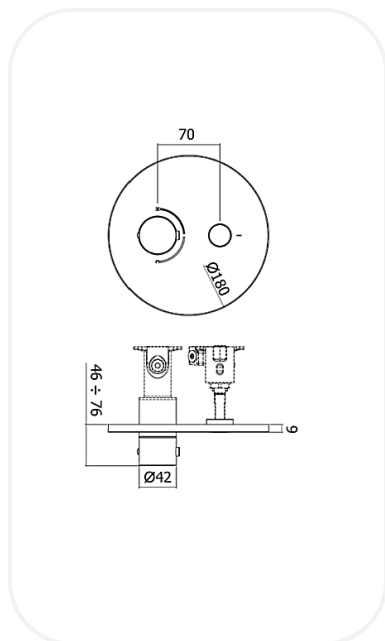

Showers

CPMNF00418

Shower Mixer

FEATURES

Practical elegant design

External set for concealed shower mixer (1 function) Includes:
 Mixer body (with ceramic disc cartridge)
 Round metal wall plate Ø180mm
 Round handle
 With push diverter On/Off
 Doesn't include concealed body
 Concealed body Code: **CUBNF00528**

SPECIFICATIONS

Series	Florence
Finish	Chrome
Material	Brass
Mounting Type	Concealed

WARRANTY: 5 years

PARTS DESCRIPTION

Shower mixer	CPMNF00418
Concealed body	Not Included