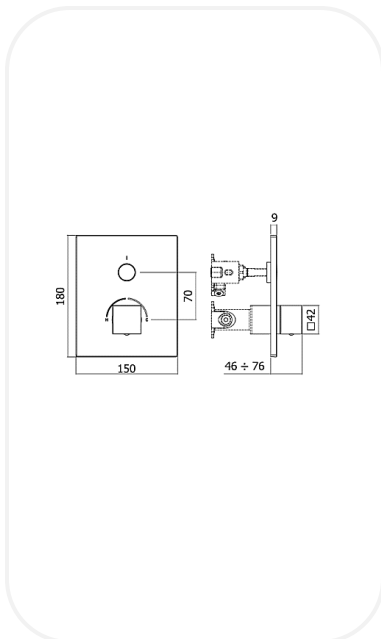

SPECIFICATIONS

Series Florence

Finish Chrome

Material Brass

Mounting Type Concealed

WARRANTY: 5 years

PARTS DESCRIPTION

Shower mixer CPMNF00421

Concealed body **Not Included**