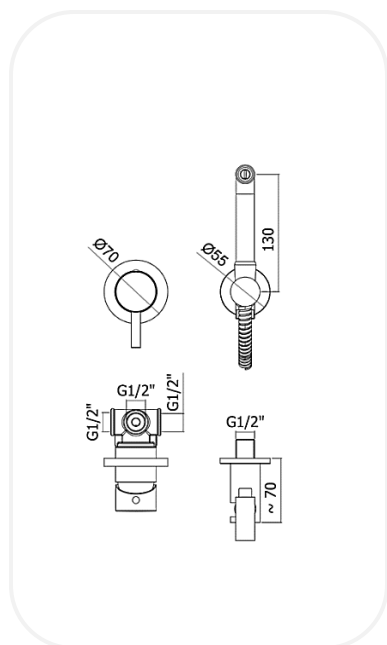

Showers

KITNF00414

Bidet Set

FEATURES

Elegant design

Round concealed bidet set

Round concealed metal fixed bracket with built-in water inlet

Round metal hand-shower with mixer

SPECIFICATIONS

Series	Bidet
Finish	Chrome
Material	Metal
Flexible Hose	Metal, L.1200mm

WARRANTY: 5 years

PARTS DESCRIPTION

Bidet Set	KITNF00414
------------------	------------