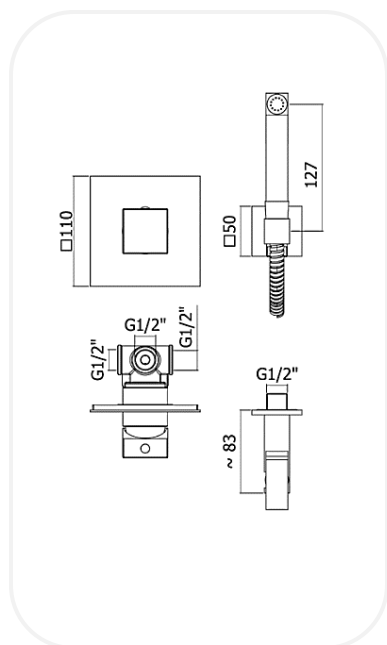

Showers

KITNF00417

Bidet Set

FEATURES

Elegant design

Square concealed bidet set

Square concealed metal fixed bracket with built-in water inlet

Square metal hand-shower with shower mixer

SPECIFICATIONS

Series Bidet

Finish Chrome

Material Metal

Flexible Hose Metal , L.1200mm

WARRANTY: 5 years

PARTS DESCRIPTION

Bidet Set