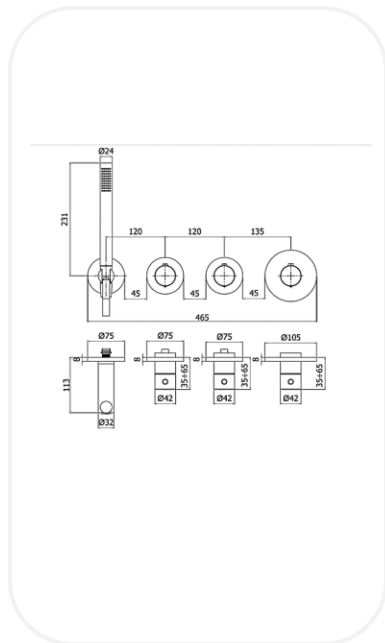

Showers

MDENF00380

Shower Set

FEATURES

Practical elegant design

External set for concealed thermostatic shower/bath mixer (2 functions)

Includes:
Wall plates
Handles
Shower Set

Complete with:
Concealed body code: **MDNF00520**
Horizontal installation only

SPECIFICATIONS

Series Florence

Finish Chrome

Material Brass

Flow Rate 8 l/min

Flexible PVC , 1500mm

Material (Hand Shower) Metal

WARRANTY: 5 years

PARTS DESCRIPTION

Shower Set MDENF00380

Concealed body **Not Included**