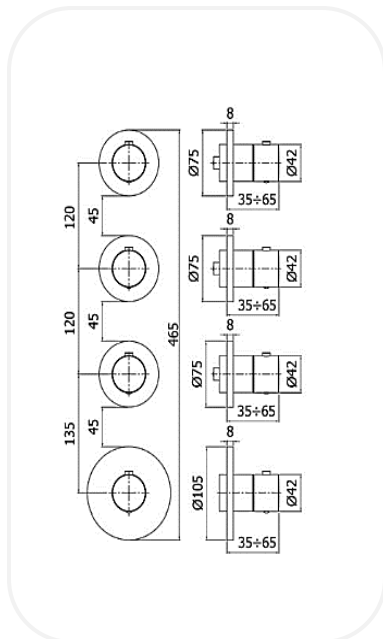

Showers

WARRANTY: 5 years

MDENF00384-H

Shower Mixer

FEATURES

Practical elegant design

External set for concealed thermostatic shower/bath mixer (3 functions)

Includes:

Wall plates

Handles

Complete with:

Concealed body code: **MDNF00597**

Horizontal installation only

SPECIFICATIONS

Series Florence

Finish Chrome

Material Brass

Flow Rate 8 l/min

PARTS DESCRIPTION

Shower mixer MDENF00384-H

Concealed body **Not Included**