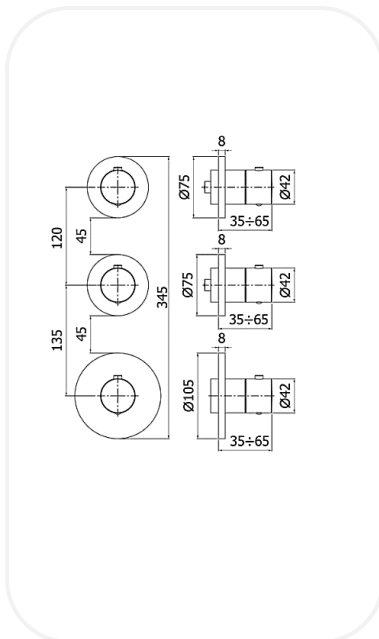

SPECIFICATIONS

Series Florence

Finish Chrome

Material Brass

Flow Rate 8 l/min

WARRANTY: 5 years

PARTS DESCRIPTION

Shower mixer MDENF00385-V

Concealed body **Not Included**