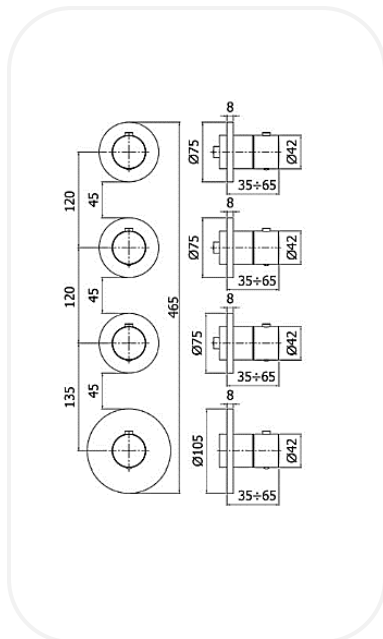

Showers

WARRANTY: 5 years

MDENF00386 -V

Shower Mixer

FEATURES

Practical elegant design

External set for concealed thermostatic shower/bath mixer (3 functions)

Includes:

Wall plates

Handles

Complete with:

Concealed body code: **MDNF00597**

Horizontal installation only

SPECIFICATIONS

Series Florence

Finish Chrome

Material Brass

Flow Rate 8 l/min

PARTS DESCRIPTION

Shower mixer MDENF00386-V

Concealed body **Not Included**