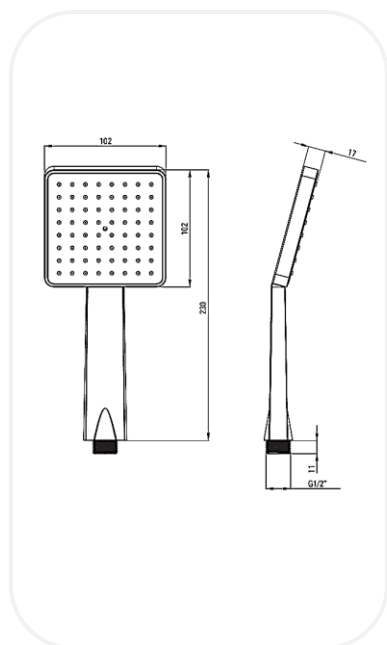

Showers

TD00121#MB

Hand Shower

FEATURES

Elegant design

ABS hand-shower (single spray-functions)

SPECIFICATIONS

Series	RAIN
Finish	Black
Material	ABS
Dimension	102x102mm

PARTS DESCRIPTION

Hand Shower	TD00121 #MB
--------------------	-------------

WARRANTY: 5 years