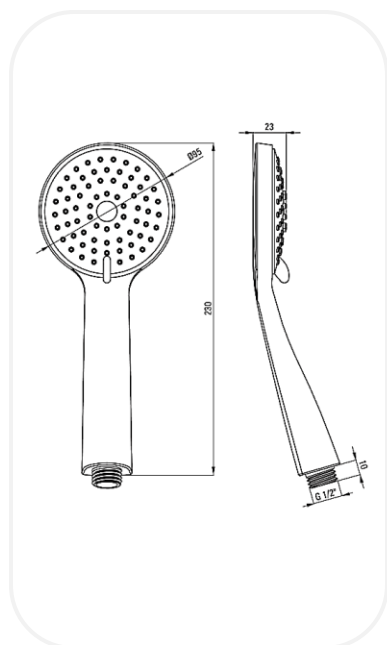

Showers

TD00122#MB

Hand Shower

FEATURES

Elegant design

ABS hand-shower (Three spray-functions)

SPECIFICATIONS

Series RAIN

Finish Black

Material ABS

Dimension Ø 95 mm

PARTS DESCRIPTION

Hand Shower

TD00122#MB

WARRANTY: 5 years