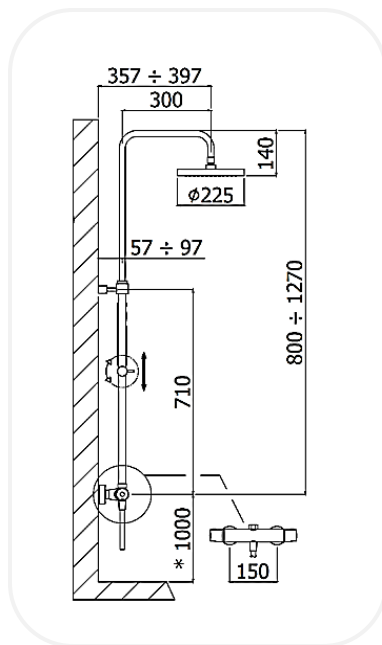

#### SPECIFICATIONS

<b>Series</b>	SPRINKLE
<b>Hand Shower</b>	ABS, 1 Function
<b>Shower Head</b>	Metal, Ø225mm
<b>Hose</b>	Metal, 1500mm
<b>Mixer</b>	Thermostatic
<b>Finish</b>	Chrome
<b>Flow Rate</b>	8 l/min