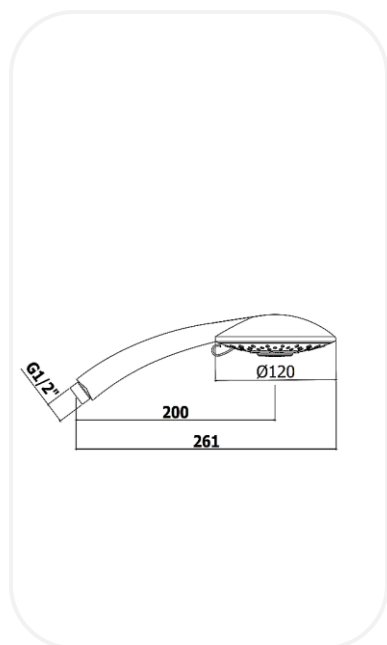

Showers

ZDOCNF00390

Hand Shower

FEATURES

Elegant design

ABS hand-shower (four spray-functions)

SPECIFICATIONS

Series RAIN

Finish Chrome

Material ABS

Dimension Ø 120 mm

PARTS DESCRIPTION

Hand Shower ZDOCNF00390

WARRANTY: 5 years