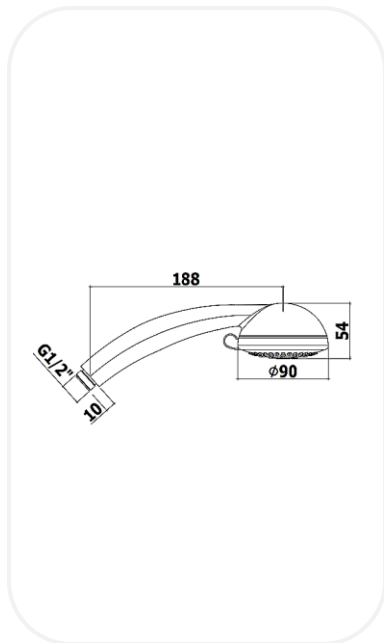

Showers

ZDOCNF00396

Hand Shower

FEATURES

Elegant design

ABS hand-shower (Four spray-functions)

SPECIFICATIONS

Series RAIN

Finish Chrome

Material ABS

Dimension Ø 90 mm

PARTS DESCRIPTION

Hand Shower

ZDOCNF00396

WARRANTY: 5 years