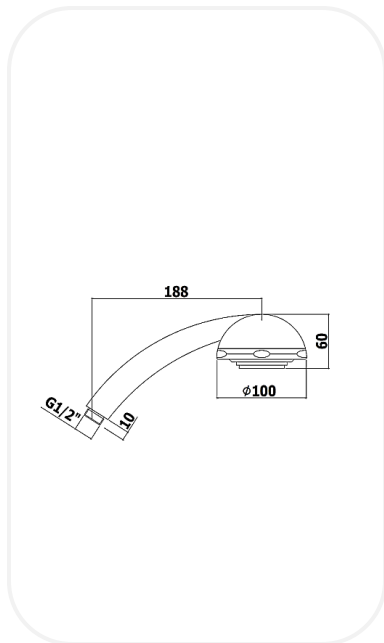

#### SPECIFICATIONS

Series	RAIN
Finish	Chrome
Material	ABS
Dimension	Ø 100 mm