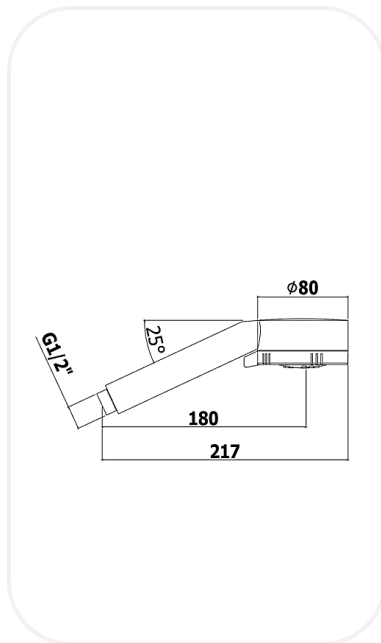

Showers

ZDOCNF00399

Hand Shower

FEATURES

Elegant design

ABS hand-shower (Three spray-functions)

SPECIFICATIONS

Series	RAIN
Finish	Chrome
Material	ABS
Dimension	Ø 80 mm

PARTS DESCRIPTION

Hand Shower	ZDOCNF00399
--------------------	-------------

WARRANTY: 5 years