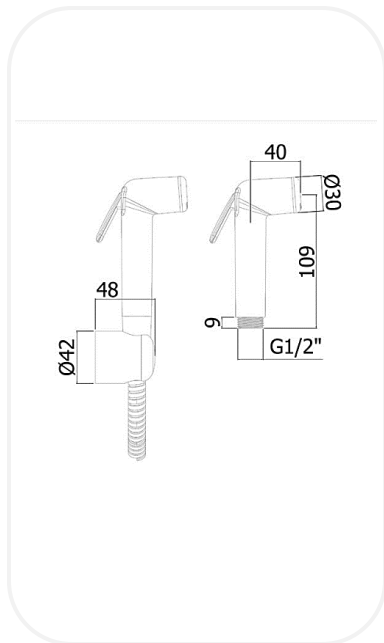

Showers

ZDUPNF00050

Bidet Set

FEATURES

Elegant design

Bidet Set complete with:
 Chrome shut-off ABS rinser
 Chrome ABS fixed bracket

SPECIFICATIONS

Series	Bidet
Finish	Chrome
Hand Spray	ABS
Bracket	ABS
Flexible Hose	PVC, L.1200mm

WARRANTY: 5 years

PARTS DESCRIPTION

Bidet Set	ZDUPNF00050
------------------	-------------