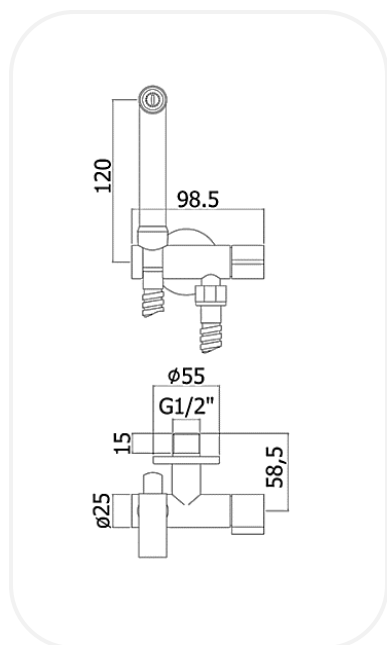

#### FEATURES

Elegant design

Round bidet set complete with:  
 Concealed metal bracket with tap for cold water only  
 Round metal hand-shower

#### SPECIFICATIONS

<b>Series</b>	Bidet
<b>Finish</b>	Chrome
<b>Material</b>	Metal
<b>Round wall plate</b>	Ø70mm
<b>Flexible Hose</b>	Metal, L.1200mm

**WARRANTY:** 5 years

#### PARTS DESCRIPTION

<b>Bidet Set</b>	ZDUPNF00337
------------------	-------------