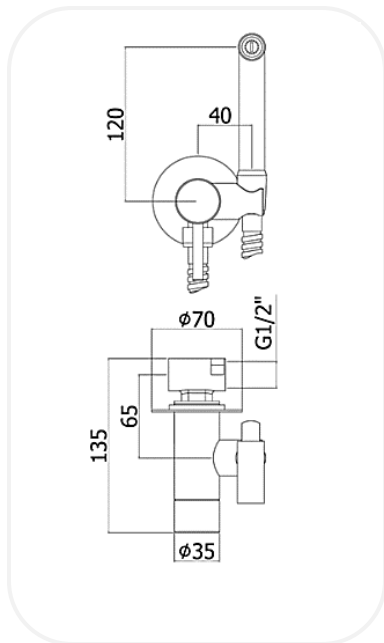

#### SPECIFICATIONS

<b>Series</b>	Bidet
<b>Finish</b>	Chrome
<b>Material</b>	Metal
<b>Round wall plate</b>	Ø70mm
<b>Flexible Hose</b>	Brass, L.1200mm

**WARRANTY:** 5 years