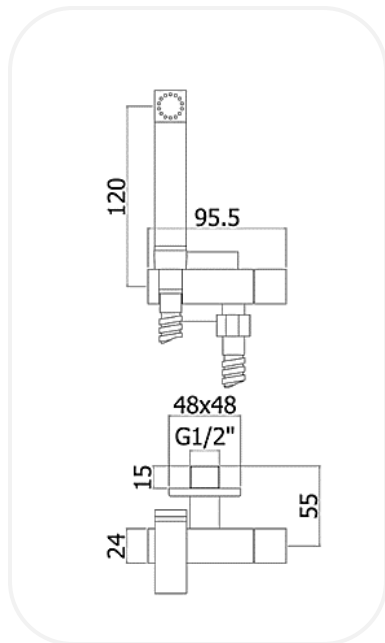

Showers

ZDUPNF00415

Bidet Set

FEATURES

- Elegant design
- Square bidet set
- Concealed metal bracket
- Metal hand-shower
- Square wall plate – 48x48mm with tap for cold water only

SPECIFICATIONS

Series	Bidet
Finish	Chrome
Material	Metal
Flexible Hose	Metal, L.1200mm

WARRANTY: 5 years

PARTS DESCRIPTION

Bidet Set	ZDUPNF00415
------------------	-------------