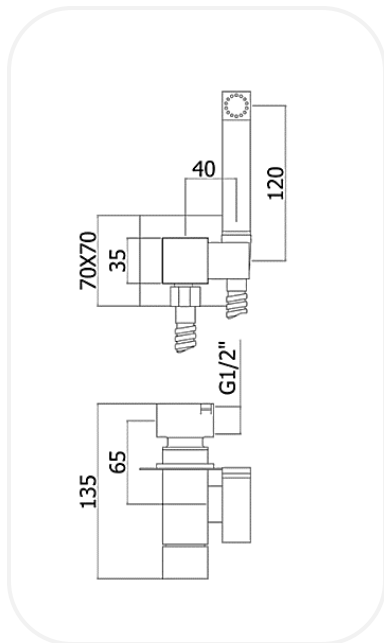

#### FEATURES

Elegant design

Square concealed bidet set

Concealed metal bracket

Metal hand-shower

Square wall plate – 70x70mm with mixer

#### SPECIFICATIONS

<b>Series</b>	Bidet
<b>Finish</b>	Chrome
<b>Material</b>	Metal
<b>Flexible Hose</b>	Metal, l.1200mm

**WARRANTY:** 5 years

#### PARTS DESCRIPTION

<b>Bidet Set</b>	ZDUPNF00416
------------------	-------------