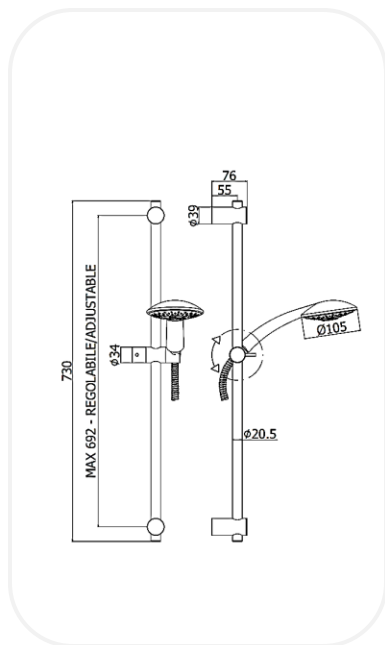

Showers

ZSALNF00425

Shower Set

FEATURES

Elegant design

Sliding rail shower set with metal rod, ABS hand shower (1-function) and twist free metal hose.

WARRANTY: 5 years

SPECIFICATIONS

Series	SLED
Finish	Chrome
Material / Sliding Rail	Metal, Ø20.5x730mm
Material / Hand Shower	ABS, Ø105mm, 1-Function
Hose	Metal, 1500mm

PARTS DESCRIPTION

Sliding rail shower set	ZSALNF00425
--------------------------------	-------------