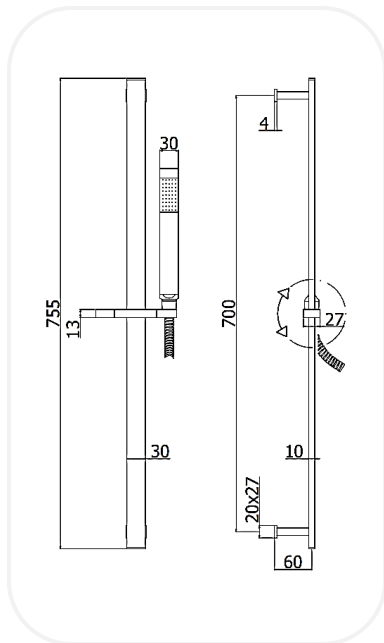

Showers

ZSALNF00431

Shower Set

FEATURES

Elegant design

Sliding rail shower set complete with:
 Rectangular metal rod
 Metal fixed wall bracket
 Metal slider bracket
 Premium metal hand-shower
 Silver PVC hose 1500mm twist free with conical nut

SPECIFICATIONS

Series	SLED
Finish	Chrome
Material / Sliding Rail	Metal, L .755mm
Material / Hand Shower	Metal, 30 mm
Hose	Metal, 1500mm

PARTS DESCRIPTION

Sliding rail shower set	ZSALNF00431
--------------------------------	-------------